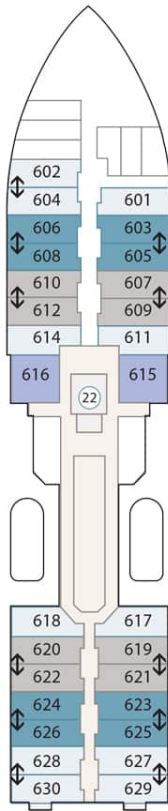

The Greg Mortimer Deck Plan

Deck 8

Deck 7

Deck 6

Deck 5

Deck 4

Deck 3

Cabin Category

- Aurora Stateroom Triple
- Aurora Stateroom Twin
- Balcony Stateroom - C
- Balcony Stateroom - B
- Balcony Stateroom - A
- Balcony Stateroom Superior (formerly Balcony Suite)
- Junior Suite
- Captain's Suite

Ship Features

- ① Change room / mudroom
- ② Zodiac-loading platforms
- ③ Activity launching platform
- ④ Lecture theatre & lounge
- ⑤ Assembly station
- ⑥ Reception
- ⑦ Ship shop
- ⑧ Dining room
- ⑨ Optional private dining room*
- ⑩ Library
- ⑪ Gym
- ⑫ Wellness centre / sauna
- ⑬ Sun deck
- ⑭ Observation lounge
- ⑮ Top deck BBQ area
- ⑯ Bars
- ⑰ Viewing platforms
- ⑱ Hydraulic viewing platforms
- ⑲ Observation decks
- ⑳ Jacuzzis / plunge pools
- ㉑ Medical clinic
- ㉒ Elevator
- ㉓ Bridge