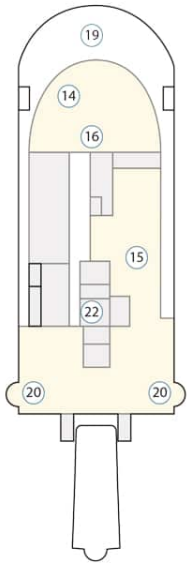

The Greg Mortimer Deck Plan

Deck 8

Deck 7

Deck 6

Deck 5

Deck 4

Deck 3

Cabin Category

- Aurora Stateroom Triple
- Aurora Stateroom Twin
- Balcony Stateroom - C
- Balcony Stateroom - B
- Balcony Stateroom - A
- Balcony Stateroom Superior (formerly Balcony Suite)
- Junior Suite
- Captain's Suite

Ship Features

- ① Change room / mudroom
- ② Zodiac-loading platforms
- ③ Activity launching platform
- ④ Lecture theatre & lounge
- ⑤ Assembly station
- ⑥ Reception
- ⑦ Ship shop
- ⑧ Dining room
- ⑨ Optional private dining room*
- ⑩ Library
- ⑪ Gym
- ⑫ Wellness centre / sauna
- ⑬ Sun deck
- ⑭ Observation lounge
- ⑮ Top deck BBQ area
- ⑯ Bars
- ⑰ Viewing platforms
- ⑱ Hydraulic viewing platforms
- ⑲ Observation decks
- ⑳ Jacuzzis / plunge pools
- ㉑ Medical clinic
- ㉒ Elevator
- ㉓ Bridge