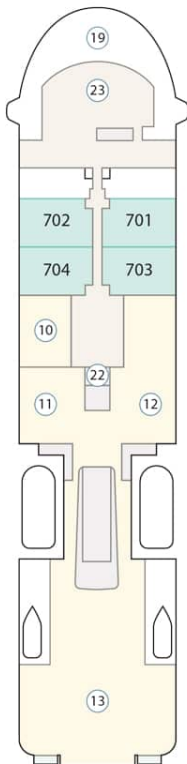

The Greg Mortimer Deck Plan

Deck 8

Deck 7

Deck 6

Deck 5

Deck 4

Deck 3

Cabin Category

- Aurora Stateroom Triple
- Aurora Stateroom Twin
- Balcony Stateroom - C
- Balcony Stateroom - B
- Balcony Stateroom - A
- Balcony Stateroom Superior (formerly Balcony Suite)
- Junior Suite
- Captain's Suite

Ship Features

- ① Change room / mudroom
- ② Zodiac-loading platforms
- ③ Activity launching platform
- ④ Lecture theatre & lounge
- ⑤ Assembly station
- ⑥ Reception
- ⑦ Ship shop
- ⑧ Dining room
- ⑨ Optional private dining room*
- ⑩ Library
- ⑪ Gym
- ⑫ Wellness centre / sauna
- ⑬ Sun deck
- ⑭ Observation lounge
- ⑮ Top deck BBQ area
- ⑯ Bars
- ⑰ Viewing platforms
- ⑱ Hydraulic viewing platforms
- ⑲ Observation decks
- ⑳ Jacuzzis / plunge pools
- ㉑ Medical clinic
- ㉒ Elevator
- ㉓ Bridge