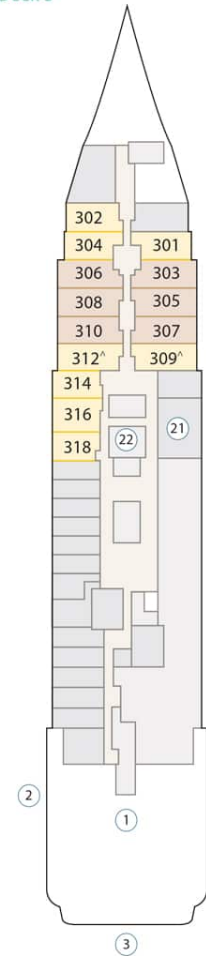

The Greg Mortimer Deck Plan

Deck 8

Deck 7

Deck 6

Deck 5

Deck 4

Deck 3

Cabin Category

- Aurora Stateroom Triple
- Aurora Stateroom Twin
- Balcony Stateroom - C
- Balcony Stateroom - B
- Balcony Stateroom - A
- Balcony Stateroom Superior (formerly Balcony Suite)
- Junior Suite
- Captain's Suite

Ship Features

- ① Change room / mudroom
- ② Zodiac-loading platforms
- ③ Activity launching platform
- ④ Lecture theatre & lounge
- ⑤ Assembly station
- ⑥ Reception
- ⑦ Ship shop
- ⑧ Dining room
- ⑨ Optional private dining room*
- ⑩ Library
- ⑪ Gym
- ⑫ Wellness centre / sauna
- ⑬ Sun deck
- ⑭ Observation lounge
- ⑮ Top deck BBQ area
- ⑯ Bars
- ⑰ Viewing platforms
- ⑱ Hydraulic viewing platforms
- ⑲ Observation decks
- ⑳ Jacuzzis / plunge pools
- ㉑ Medical clinic
- ㉒ Elevator
- ㉓ Bridge