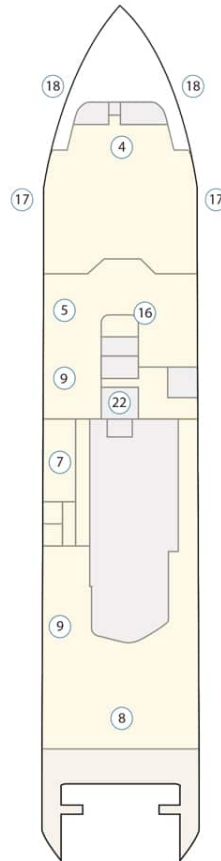

The Greg Mortimer Deck Plan

Deck 8

Deck 7

Deck 6

Deck 5

Deck 4

Deck 3

Cabin Category

- Aurora Stateroom Triple
- Aurora Stateroom Twin
- Balcony Stateroom - C
- Balcony Stateroom - B
- Balcony Stateroom - A
- Balcony Stateroom Superior (formerly Balcony Suite)
- Junior Suite
- Captain's Suite

Ship Features

- ① Change room / mudroom
- ② Zodiac-loading platforms
- ③ Activity launching platform
- ④ Lecture theatre & lounge
- ⑤ Assembly station
- ⑥ Reception
- ⑦ Ship shop
- ⑧ Dining room
- ⑨ Optional private dining room*
- ⑩ Library
- ⑪ Gym
- ⑫ Wellness centre / sauna
- ⑬ Sun deck
- ⑭ Observation lounge
- ⑮ Top deck BBQ area
- ⑯ Bars
- ⑰ Viewing platforms
- ⑱ Hydraulic viewing platforms
- ⑲ Observation decks
- ⑳ Jacuzzis / plunge pools
- ㉑ Medical clinic
- ㉒ Elevator
- ㉓ Bridge