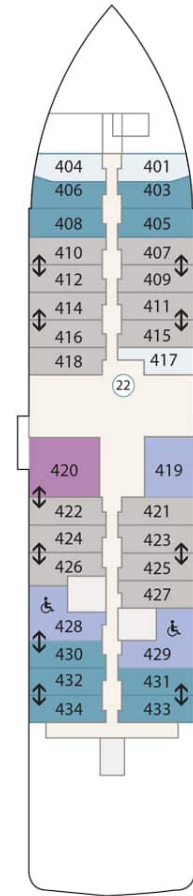

The Greg Mortimer Deck Plan

Deck 8

Deck 7

Deck 6

Deck 5

Deck 4

Deck 3

Cabin Category

- Aurora Stateroom Triple
- Aurora Stateroom Twin
- Balcony Stateroom - C
- Balcony Stateroom - B
- Balcony Stateroom - A
- Balcony Stateroom Superior (formerly Balcony Suite)
- Junior Suite
- Captain's Suite

Ship Features

- ① Change room / mudroom
- ② Zodiac-loading platforms
- ③ Activity launching platform
- ④ Lecture theatre & lounge
- ⑤ Assembly station
- ⑥ Reception
- ⑦ Ship shop
- ⑧ Dining room
- ⑨ Optional private dining room*
- ⑩ Library
- ⑪ Gym
- ⑫ Wellness centre / sauna
- ⑬ Sun deck
- ⑭ Observation lounge
- ⑮ Top deck BBQ area
- ⑯ Bars
- ⑰ Viewing platforms
- ⑱ Hydraulic viewing platforms
- ⑲ Observation decks
- ⑳ Jacuzzis / plunge pools
- ㉑ Medical clinic
- ㉒ Elevator
- ㉓ Bridge