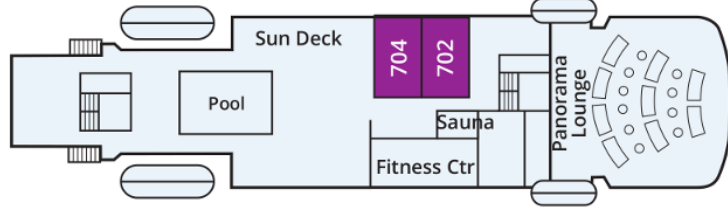

DECK 7 OWNER'S SUITES

- OWNER'S SUITES 331 SQ. FT. (30.8 M²) INCLUDING A 58 SQ. FT. (5.4 M²) BALCONY
Suites with sitting area and private balcony

DECK 6 VERANDA STATEROOMS

- VERANDA STATEROOMS 224 SQ. FT. (20.8 M²) INCLUDING A MIN. 39 SQ. FT. (3.6 M²) BALCONY
Staterooms with sitting area and private balcony

DECK 5 WINDOW STATEROOMS

- WINDOW STATEROOMS 188 SQ. FT. (17.5 M²)
Staterooms with windows and sitting area

DECK 4 WINDOW/TRIPLE STATEROOMS

- TRIPLE STATEROOMS 188 SQ. FT. (17.5 M²)
Staterooms with extra single bed and sitting area
Family Triples (409 & 411) have one queen and one single

DECK 3 PORTHOLE STATEROOMS

- PORTHOLE STATEROOMS 188 SQ. FT. (17.5 M²)
Staterooms with portholes and sitting area