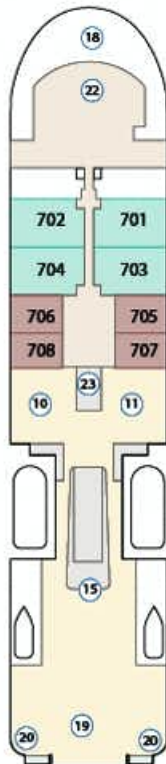

The Sylvia Earle Deck Plan

Deck 8

Deck 7

Deck 6

Deck 5

Deck 4

Deck 3

Cabin Category

- Aurora Stateroom Triple
- Aurora Stateroom Twin
- Aurora Stateroom Superior
- Balcony Stateroom - C
- Balcony Stateroom - B
- Balcony Stateroom - A
- Balcony Stateroom Superior (formerly Balcony Suite)
- Junior Suite
- Captain's Suite

Ship Features

- ① Change room / mudroom
- ② Zodiac-loading platforms
- ③ Activity launching platform
- ④ Lecture theatre & lounge
- ⑤ Assembly station
- ⑥ Reception
- ⑦ Ship shop
- ⑧ Dining room
- ⑨ Library
- ⑩ Gym
- ⑪ Wellness centre / sauna
- ⑫ Seating area
- ⑬ Observation lounge
- ⑭ Top deck restaurant
- ⑮ Bars
- ⑯ Upper glass atrium lounge
- ⑰ Lower glass atrium lounge
- ⑱ Observation decks
- ⑲ Swimming pool and sun deck
- ⑳ Jacuzzis / plunge pools
- ㉑ Medical clinic
- ㉒ Bridge
- ㉓ Elevator