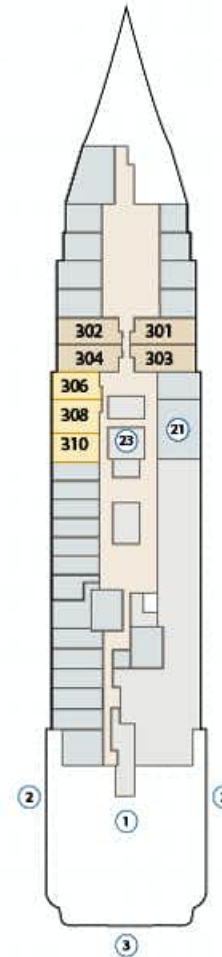

The Sylvia Earle Deck Plan

Deck 8

Deck 7

Deck 6

Deck 5

Deck 4

Deck 3

Cabin Category

- Aurora Stateroom Triple
- Aurora Stateroom Twin
- Aurora Stateroom Superior
- Balcony Stateroom - C
- Balcony Stateroom - B
- Balcony Stateroom - A
- Balcony Stateroom Superior (formerly Balcony Suite)
- Junior Suite
- Captain's Suite

Ship Features

- ① Change room / mudroom
- ② Zodiac-loading platforms
- ③ Activity launching platform
- ④ Lecture theatre & lounge
- ⑤ Assembly station
- ⑥ Reception
- ⑦ Ship shop
- ⑧ Dining room
- ⑨ Library
- ⑩ Gym
- ⑪ Wellness centre / sauna
- ⑫ Seating area
- ⑬ Observation lounge
- ⑭ Top deck restaurant
- ⑮ Bars
- ⑯ Upper glass atrium lounge
- ⑰ Lower glass atrium lounge
- ⑱ Observation decks
- ⑲ Swimming pool and sun deck
- ⑳ Jacuzzis / plunge pools
- ㉑ Medical clinic
- ㉒ Bridge
- ㉓ Elevator

** Connecting staterooms and suites
Deck plan is subject to change.