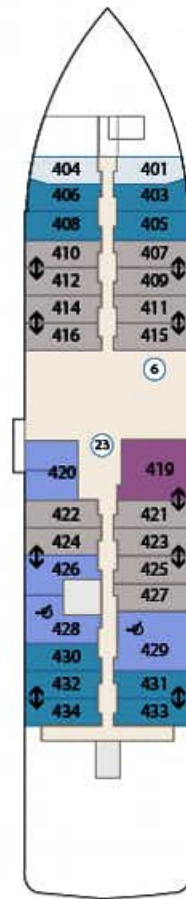

The Sylvia Earle Deck Plan

Deck 8

Deck 7

Deck 6

Deck 5

Deck 4

Deck 3

Cabin Category

- Aurora Stateroom Triple
- Aurora Stateroom Twin
- Aurora Stateroom Superior
- Balcony Stateroom - C
- Balcony Stateroom - B
- Balcony Stateroom - A
- Balcony Stateroom Superior (formerly Balcony Suite)
- Junior Suite
- Captain's Suite

Ship Features

- ① Change room / mudroom
- ② Zodiac-loading platforms
- ③ Activity launching platform
- ④ Lecture theatre & lounge
- ⑤ Assembly station
- ⑥ Reception
- ⑦ Ship shop
- ⑧ Dining room
- ⑨ Library
- ⑩ Gym
- ⑪ Wellness centre / sauna
- ⑫ Seating area
- ⑬ Observation lounge
- ⑭ Top deck restaurant
- ⑮ Bars
- ⑯ Upper glass atrium lounge
- ⑰ Lower glass atrium lounge
- ⑱ Observation decks
- ⑲ Swimming pool and sun deck
- ⑳ Jacuzzis / plunge pools
- ㉑ Medical clinic
- ㉒ Bridge
- ㉓ Elevator

** Connecting staterooms and suites
Deck plan is subject to change.